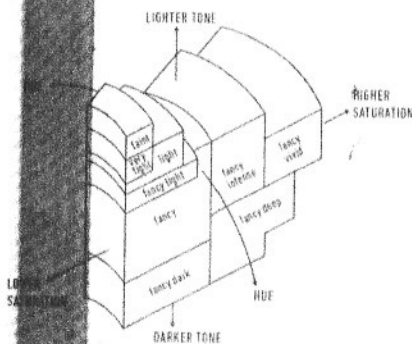

October 1, 2018  
 Report Type ..... Identification and Origin Report  
 GIA Report Number ..... 1192665264  
 Shape and Cutting Style ..... Modified Hexagonal Brilliant  
 Measurements ..... 3.81 x 2.73 x 1.66 mm  
 Carat Weight ..... 0.12 carat  
 Color Grade ..... Fancy Intense Green  
 Color Origin ..... Natural  
 Color Distribution ..... Even

GIA REPORT  
 1192665264

View this report at [gia.edu](http://gia.edu)

ADDITIONAL INFORMATION

GIA COLORED  
 DIAMOND  
 SCALE

Illustration of GIA fancy color grade interrelationships

2000065264

The results documented in this report refer only to the diamond described, and were obtained using the techniques and equipment available to GIA at the time of examination. This report is not a guarantee or valuation. For additional information and important limitations and disclaimers, please see [gia.edu/terms](http://gia.edu/terms) or call +1 800 421 7250 or +1 760 603 4500  
 ©2017 Gemological Institute of America, Inc.