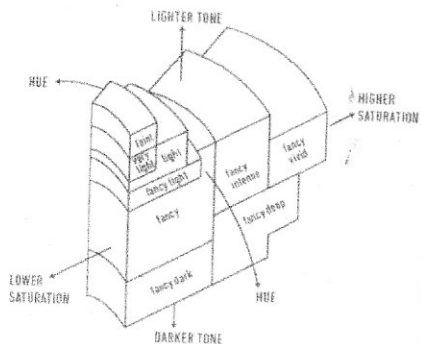

Shape and Cutting Style Oval Modified Brilliant

Measurements 5.75 x 4.39 x 2.70 mm

Carat Weight 0.55 carat

Color Grade Fancy Green-Yellow

Color Origin Natural

Color Distribution Even

Inscription(s): GIA 1196735972

ADDITIONAL INFORMATION

GIA COLORED DIAMOND SCALE

Illustration of GIA fancy color grade interrelationships